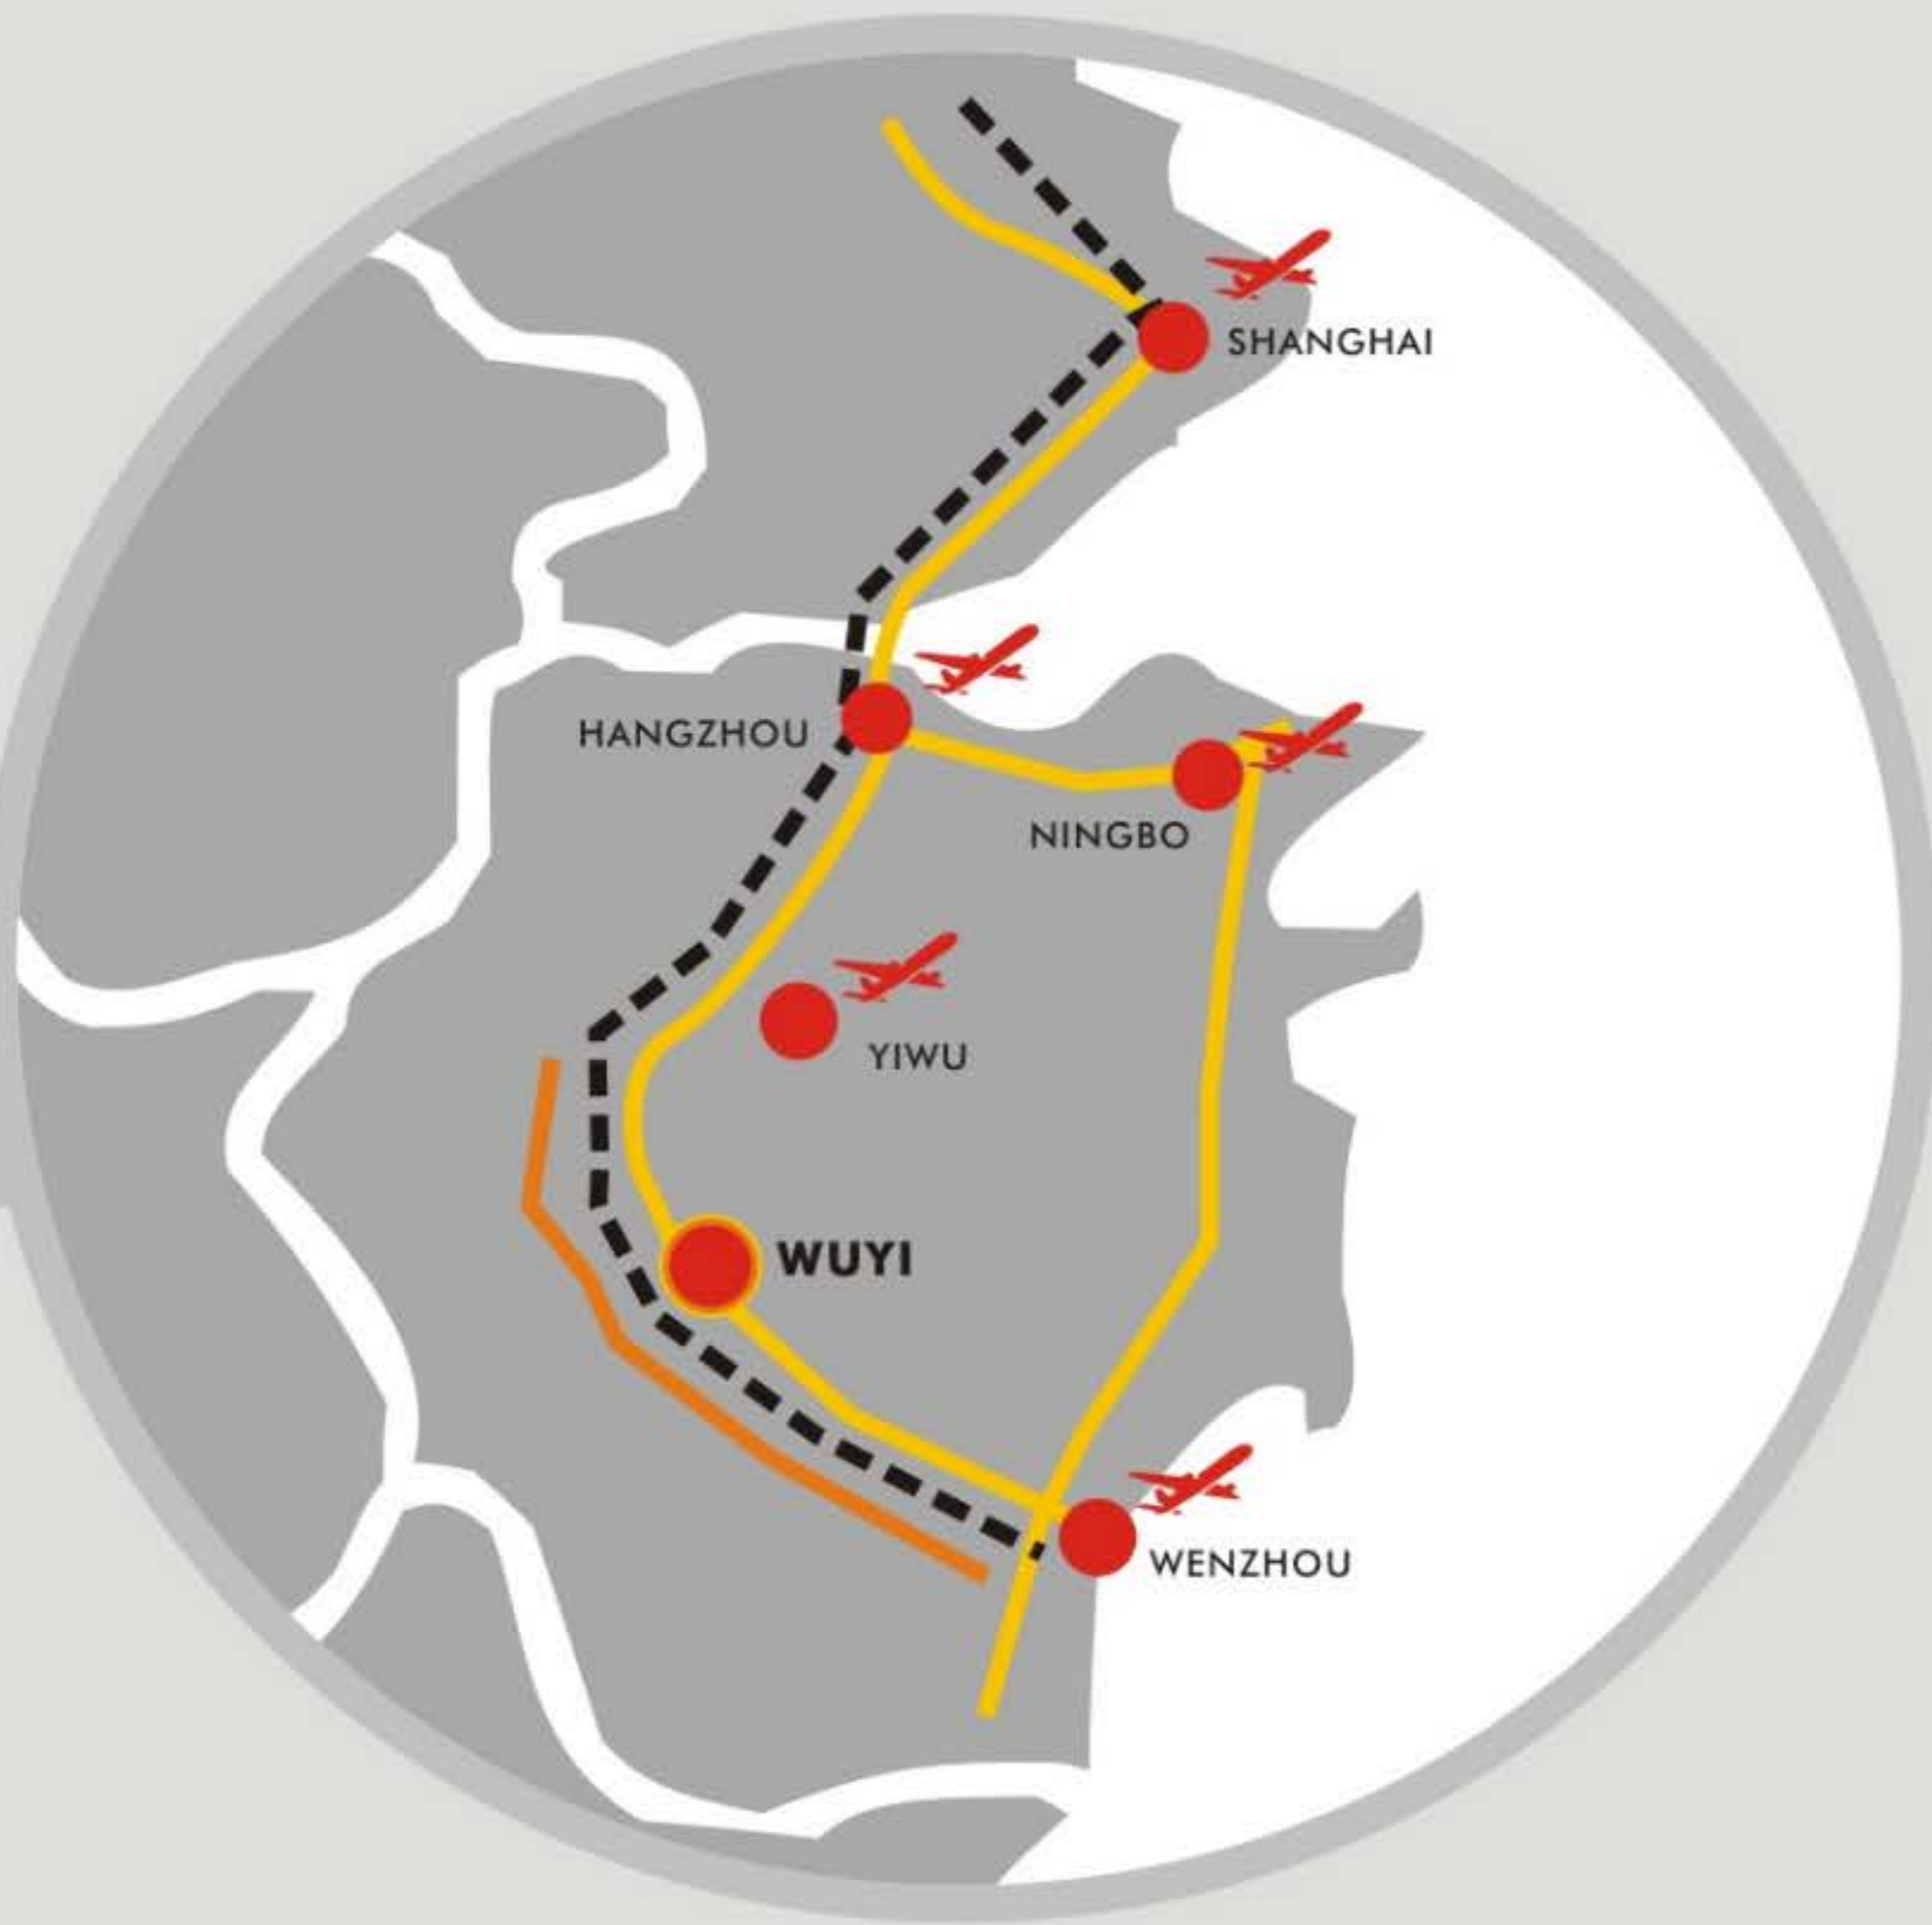

# LOCATION

-  AIRPORT
-  HIGHWAY
-  RAILWAY
-  STATE ROAD

SHANGHAI	400km
HANGZHOU	220km
NINGBO	250km
WENZHOU	200km
YIWU	60km

1986 - 2016

Manufacture The Quality Life

---